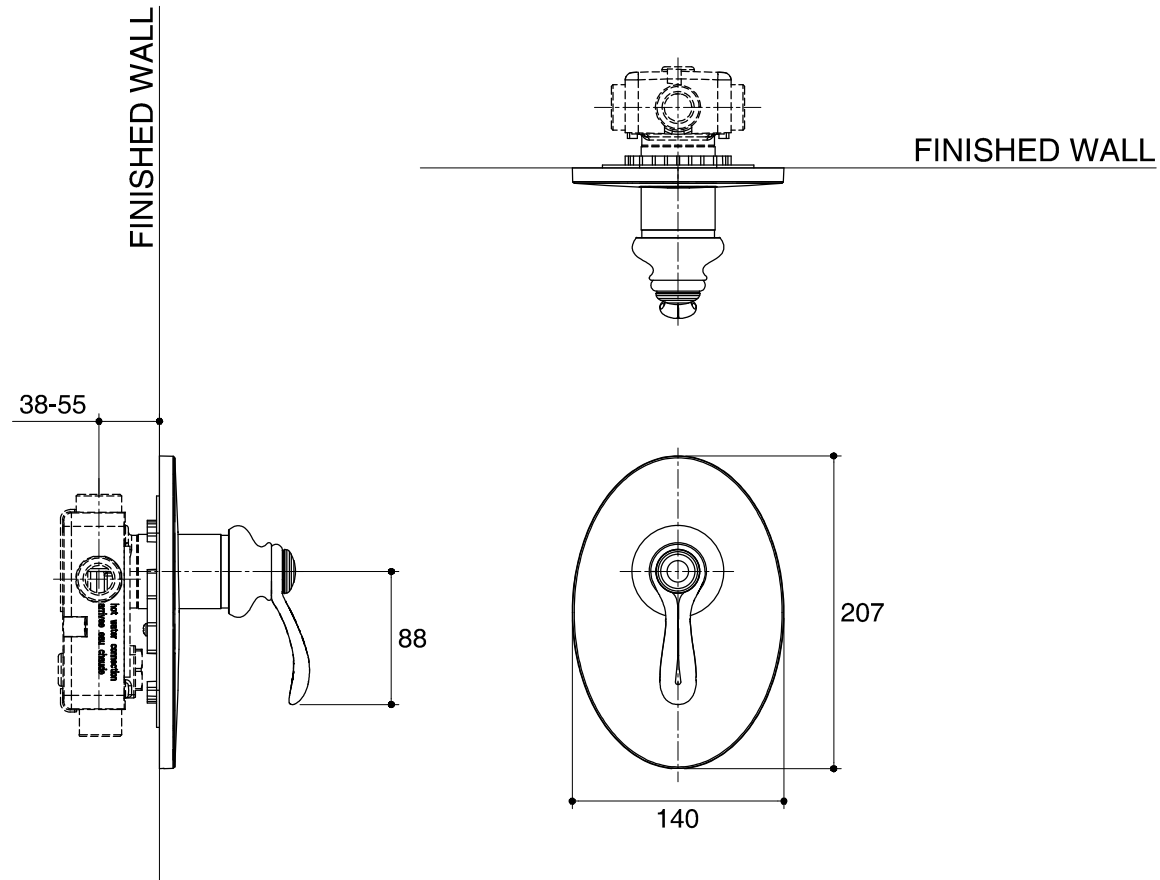

Dimensions are approximate.

Unit: mm

SKU	K-10242T-B4
Name	FAIRFAX
Description	RECESSED SHOWER VALVE TRIM

*The recommended dimension for installation can be adjusted according to user preferences and layout.